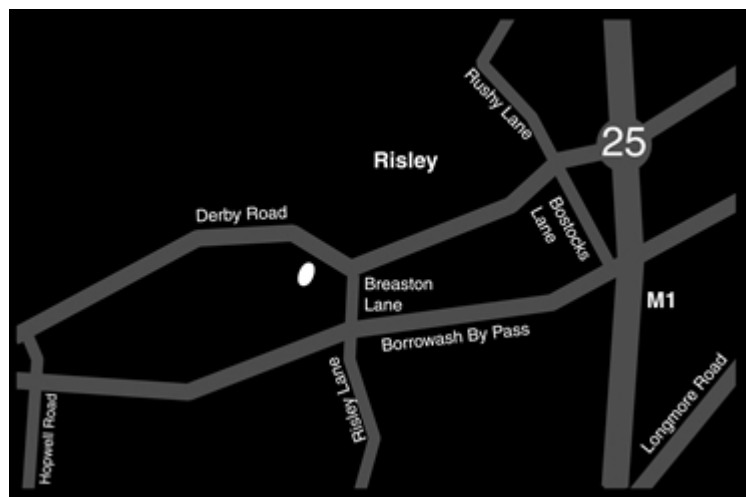

The Risley Park

B A R & R E S T A U R A N T

How to find us

The Risley Park
Derby Road
Risley
Derbyshire
DE72 3SS

Tel: 0115 9392313

From junction 25 of the M1 take the exit signed Sandiacre & Risley (Do not follow the signs for Derby).

This brings you onto Bostocks lane which is approximately 300 metres long.

At the end of Bostocks lane turn LEFT onto Derby road and continue along this road for approximately $\frac{3}{4}$ mile.

You will pass the Risley Hall Hotel on your left and The Risley Park follows 200 metres also on the left.